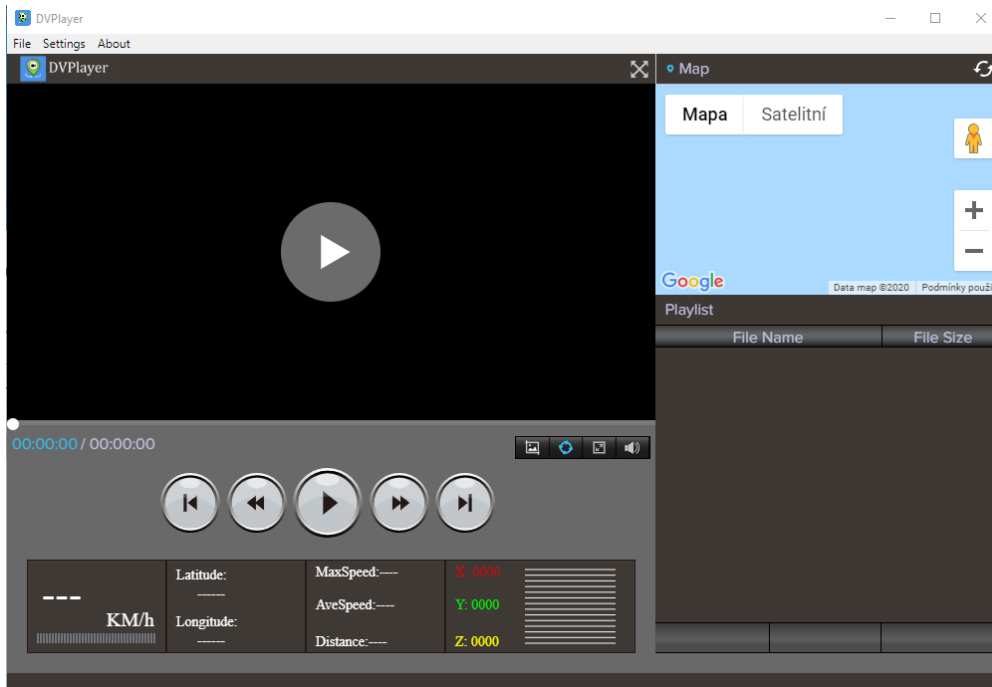

#### 4. The registration number can be found on the front of the manual

The image shows a computer screen with the DVPlayer application running. A registration dialog box is open, asking for a registration code and email. A red arrow points from the registration number 'SYZNU95Q3S' in the TrueCam manual to the input field in the dialog box.