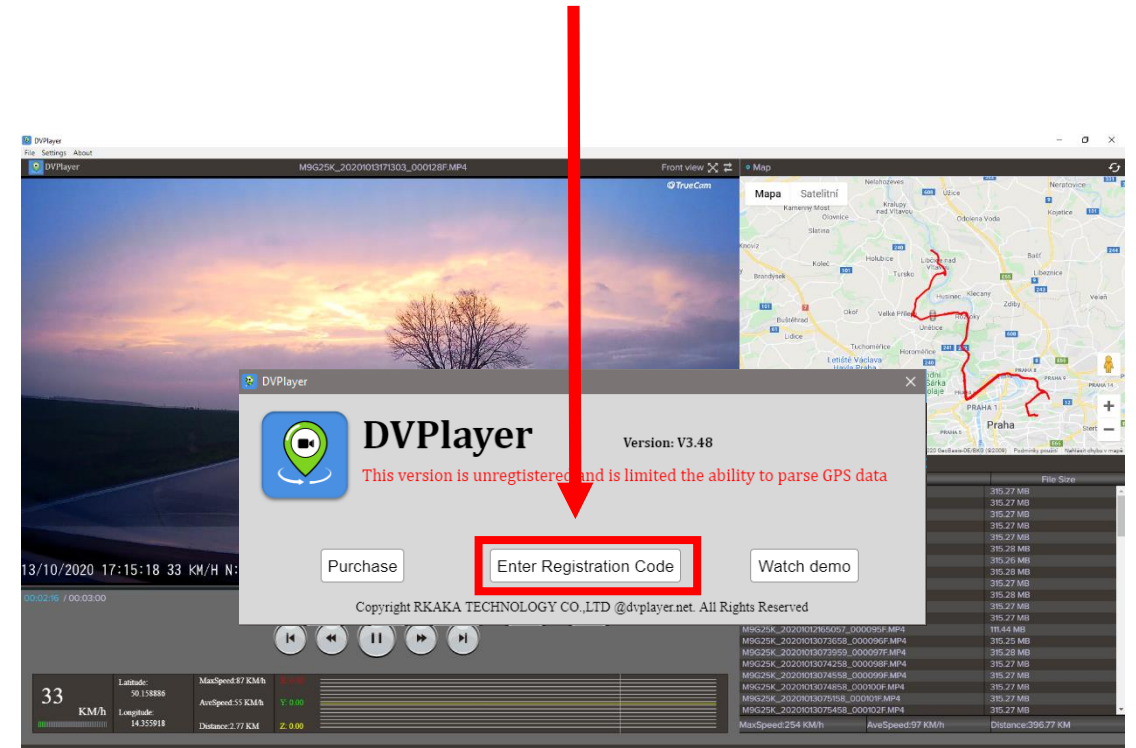

# DVPlayer instructions

1. After downloading the installer, follow the installation instructions.
2. Start DVPlayer
3. The first time you start the video you need to fill in your registration number and email => click on "Enter Registration Code"

#### 4. The registration number can be found on the front of the manual

The image shows a computer screen with the DVPlayer application running. A registration dialog box is open, asking for a registration code and email. A red arrow points from the registration number 'SYZNU95Q3S' in the TrueCam manual to the input field in the dialog box.